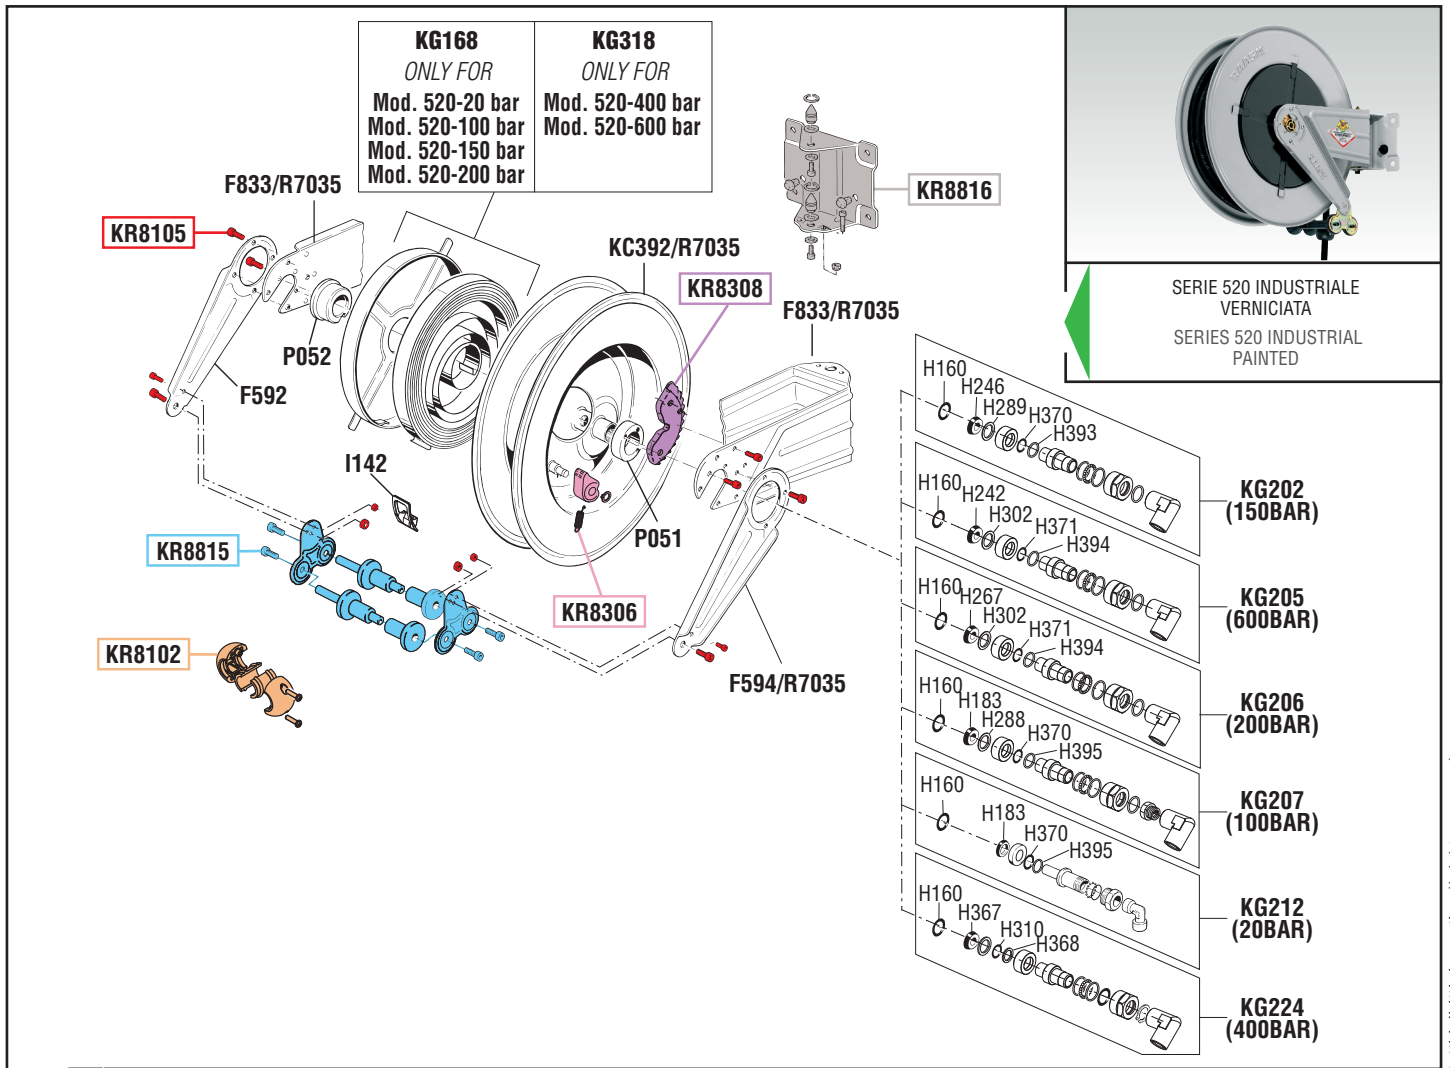

Art. 8520.100 Mod. 520-20 bar - Art. 8520.200 Mod. 520-100 bar
 Art. 8520.300 Mod. 520-200 bar - Art. 8520.350 Mod. 520-400 bar
 Art. 8520.400 Mod. 520-150 bar - Art. 8520.500 Mod. 520-600 bar

VISTA ESPLOSA - EXPLODED VIEW

SPARE PARTS KITS

EACH KIT SHOWN WITH THE SAME COLOR INCLUDES ALSO THE GASKETS. THE SPARE PARTS INCLUDED IN THE KIT CAN'T BE SUPPLIED SEPARATELY EXCEPT THOSE SHOWN WITH A PROPER CODE.

CODICE CODE	DESCRIZIONE DESCRIPTION	Q.TÀ QTY
KR8102	TAMPONE FERMATUBO HOSE STOP	1
KR8105	SET VITI AVVOLGITUBO SET OF SCREWS FOR HOSEREEL	1
KR8306	DENTE D'ARRESTO DETENT	1
KR8308	KIT CREMAGLIERA RACK KIT	1
KR8815	KIT PORTA RULLI AVVOLGITUBO ROLLERS HOLDING KIT FOR HOSEREEL	1
KR8816	STAFFA PER AVVOLGITUBO WALL MOUNTED BRACKET FOR HOSEREEL	1

ELENCO GUARNIZIONI SNODI

JOINTS GASKETS LIST

CODICE CODE	DESCRIZIONE DESCRIPTION	Q.TÀ QTY
H160	O-RING 2093 O-RING 2093	1
H183	GUARNIZIONE GASKET	1
H242	GUARNIZIONE GASKET	1
H246	GUARNIZIONE GASKET	1
H267	GUARNIZIONE "VITON 90SH" GASKET "VITON 90SH"	1
H288	RONDELLA IN "PTFE" WASHER "PTFE"	1
H289	RONDELLA IN "PTFE" WASHER "PTFE"	1
H302	RONDELLA IN "PTFE" WASHER "PTFE"	1
H310	O-RING 112 "VITON" O-RING 112 "VITON"	1
H367	GUARNIZIONE GASKET	1
H368	RONDELLA IN "PTFE" WASHER "PTFE"	1
H370	O-RING 2062 "VITON" O-RING 2062 "VITON"	1
H371	O-RING 2037 "VITON" O-RING 2037 "VITON"	1
H393	RONDELLA IN "PTFE" WASHER "PTFE"	1
H394	RONDELLA IN "PTFE" WASHER "PTFE"	1
H395	RONDELLA IN "PTFE" WASHER "PTFE"	1