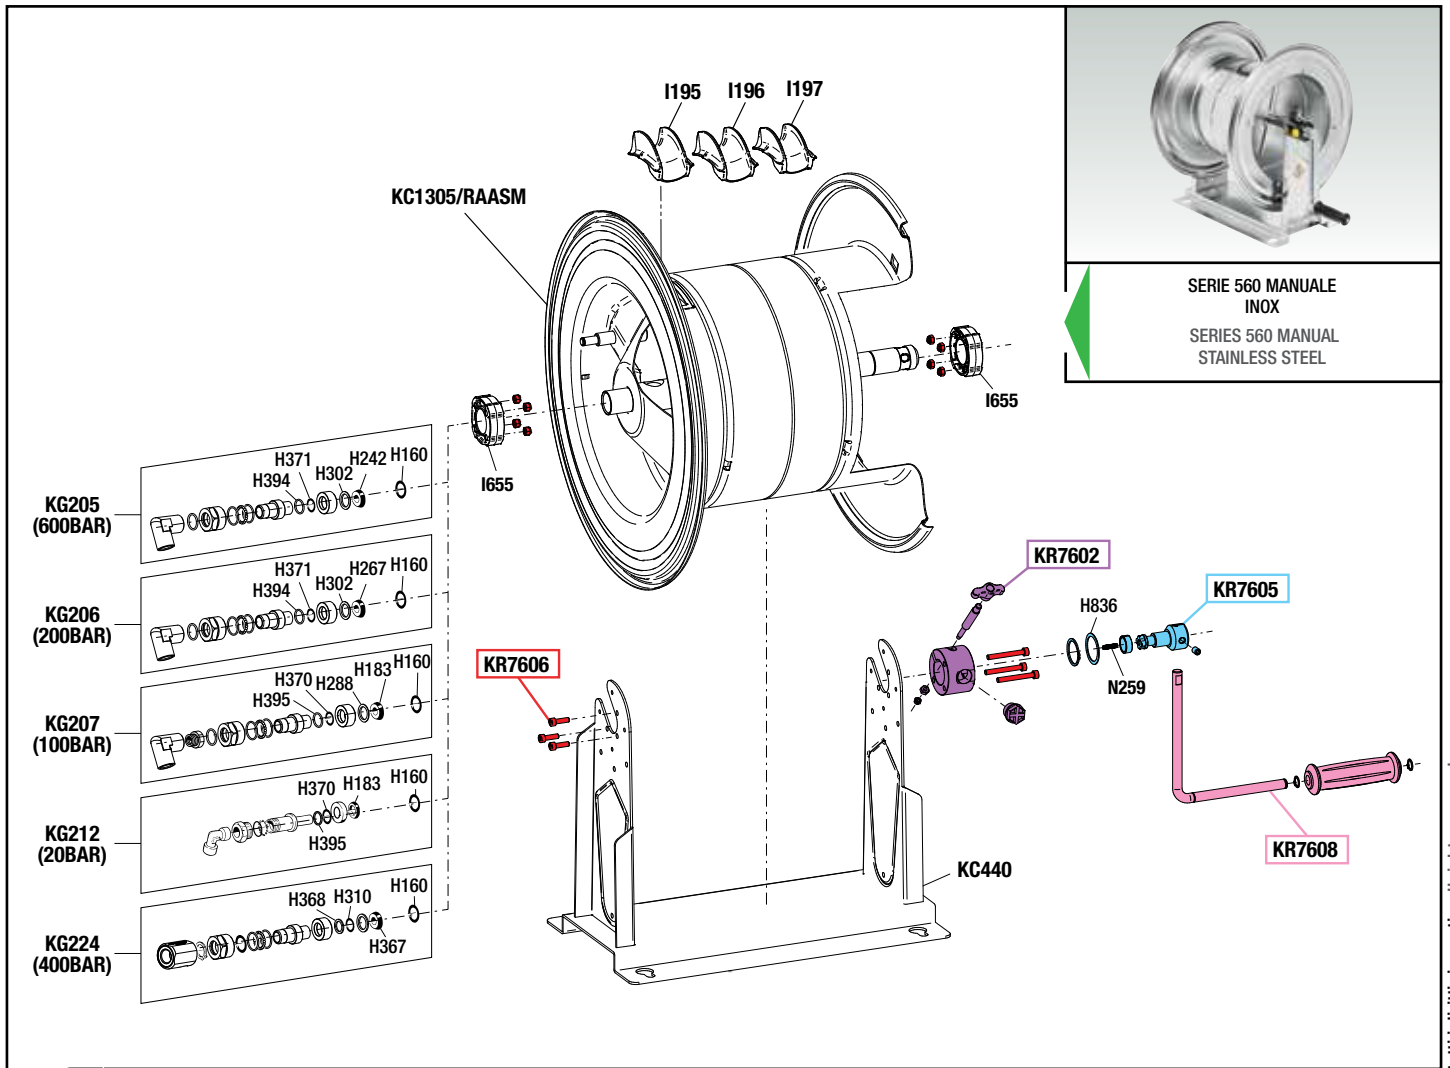

Art. 75620.106 Mod. 562-1/2"-20 bar - Art. 75640.206 Mod. 562-1/2"-100 bar
 Art. 75640.300 Mod. 564-200 bar - Art. 75640.350 Mod. 564-400 bar
 Art. 75620.500 Mod. 562-600 bar

VISTA ESPLOSA - EXPLODED VIEW

SPARE PARTS KITS

EACH KIT SHOWN WITH THE SAME COLOR INCLUDES ALSO THE GASKETS. THE SPARE PARTS INCLUDED IN THE KIT CAN'T BE SUPPLIED SEPARATELY EXCEPT THOSE SHOWN WITH A PROPER CODE.

CODICE CODE	DESCRIZIONE DESCRIPTION	Q.TÀ QTY
KR7602	KIT FRENO AVVOLGITUBO MANUALE BREAK HOSE REEL MANUAL KIT	1
KR7605	KIT SUPPORTO MANOVELLA SUPPORT CRANK KIT	1
KR7606	SET VITI AVVOLGITUBO SET OF SCREWS FOR HOSEREEL	1
KR7608	KIT MANOVELLA CRANK KIT	1

ELENCO RICAMBI FORNIBILI SINGOLARMENTE

LIST OF SPARE PARTS WHICH CAN BE SUPPLIED SEPARATELY

CODICE CODE	DESCRIZIONE DESCRIPTION	Q.TÀ QTY
H836	FASCIA DI GUIDA WASHER GUIDE	1
I195	INSERTO USCITA TUBO D. 34-38 HOSE OUTLET PROTECTION	1
I196	INSERTO USCITA TUBO D. 30-34 HOSE OUTLET PROTECTION	1
I197	INSERTO USCITA TUBO D. 26-30 HOSE OUTLET PROTECTION	1
I655	BOCCOLA TAMBURO DRUM BUSH	2
KC440	SUPPORTO AVVOLGITUBO HOSEREEL SUPPORT	1
KC1305/RAASM	TAMBURO AVVOLGITUBO HOSEREEL DRUM	1
KG205	SNODO GRASSO 600 BAR JOINT GREASE 600 BAR	1
KG206	SNODO ACQUA 200 BAR JOINT WATER 200 BAR	1
KG207	SNODO ACQUA 100 BAR JOINT WATER 100 BAR	1
KG212	SNODO ARIA-ACQUA / GASOLIO 20 BAR JOINT AIR-WATER / DIESEL FUEL 20 BAR	1
KG224	SNODO ACQUA 400 BAR JOINT WATER 400 BAR	1
N259	MOLLA SPRING	1