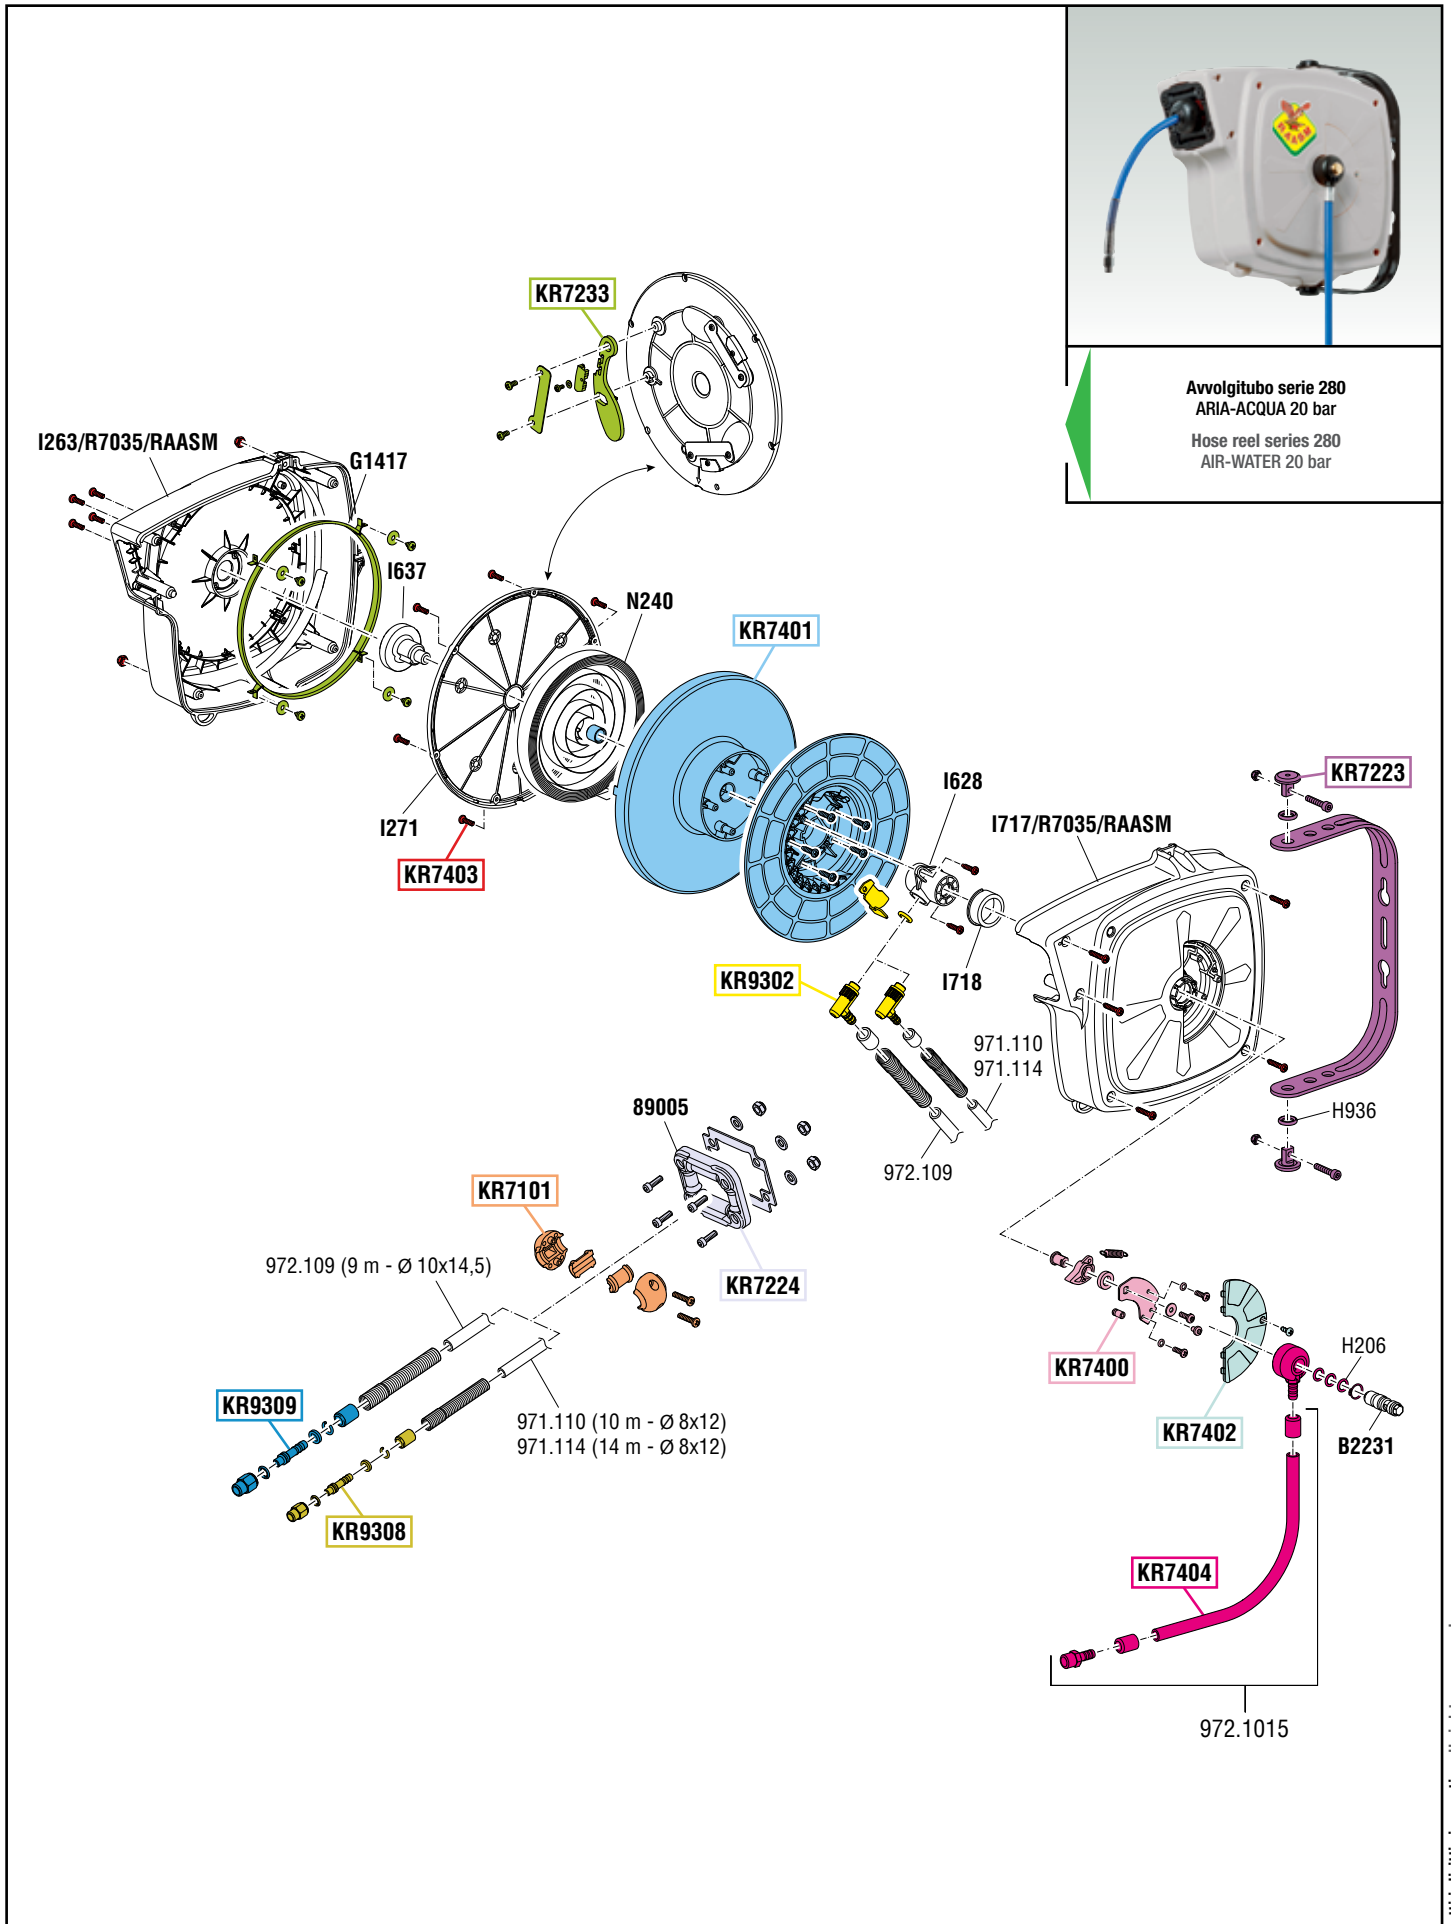

Art. 92808.101 Mod. 8x12-10m - Art. 92808.102 Mod. 8x12-14m  
Art. 92808.105 Mod. 10x14,5-8+1m

### VISTA ESPLOSA - EXPLODED VIEW

Avvolgitubo serie 280  
ARIA-ACQUA 20 bar  
Hose reel series 280  
AIR-WATER 20 bar

### SPARE PARTS KITS

EACH KIT SHOWN WITH THE SAME COLOR INCLUDES ALSO THE GASKETS. THE SPARE PARTS INCLUDED IN THE KIT CAN'T BE SUPPLIED SEPARATELY EXCEPT THOSE SHOWN WITH A PROPER CODE.

CODICE CODE	DESCRIZIONE DESCRIPTION	Q.TÀ QTY
KR7101	TAMPONE FERMATUBO HOSE STOP	1
KR7223	SUPPORTO AVVOLGITUBO ORIENTABILE ADJUSTABLE BRACKET	1
KR7224	KIT PORTARULLI AVVOLGITUBO ROLLERS HOLDING KIT FOR HOSE REEL	1
KR7233	KIT FRIZIONE DI RIAVVOLGIMENTO REWINDING CLUTCH KIT	1
KR7400	DENTE D'ARRESTO DETENT	1
KR7401	KIT TAMBURNO AVVOLGITUBO DRUM HOSE REEL KIT	1
KR7402	COPERCHIO DENTE D'ARRESTO DETENT COVER	1
KR7403	SET VITI AVVOLGITUBO SET OF SCREWS FOR HOSE REEL	1
KR7404	SNODO AVVOLGITUBO HOSE REEL JOINT	1
KR9302	KIT RACCORDO MOZZO 90° CONNECTION KIT HUB 90°	1
KR9308	KIT SNODO 8X12 JOINT 8X12	1
KR9309	KIT SNODO 10X14,5 JOINT 10X14,5	1