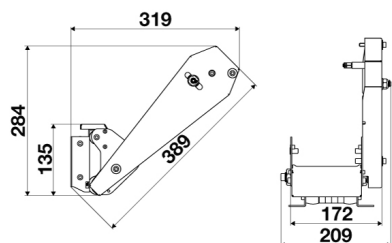

Overall dimensions

RAASM SpA

via Marangoni 33, 36022 - S. Zeno di Cassola (VI) - ITALIA
Tel. 0039 0424 571111 - Fax. 0039 0424 571135

info@raasm.com - www.raasm.com

Copyright © 2019 All rights reserved to RAASM S.p.A.