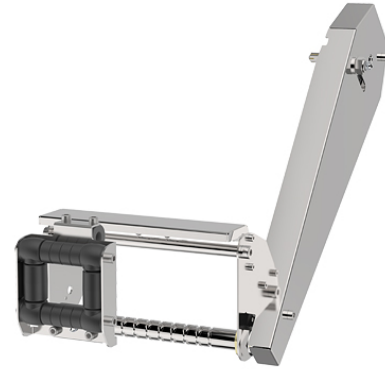

## Hose reels accessories and hoses

The new automatic hose guide "M-Arte" guarantees correct arrangement of the hose on the drum, thus preventing haphazard rewinding. AISI 316 stainless steel version allows the installation and the use in corrosive atmosphere environments too. The hose reel equipped with automatic hose guide is not suitable for installation in potentially explosive atmosphere.

FLUIDS  
SECTORS

Features	UM	Value
Product description		Automatic AISI 316 stainless steel hose guide for hose reels s. 430 for hoses until 1/2"
Serie		430
Material		AISI 316 stainless steel
Hose		up to 1/2"
Packing	N° - m <sup>3</sup>	1 - 0,02
Weight	kg	4,4