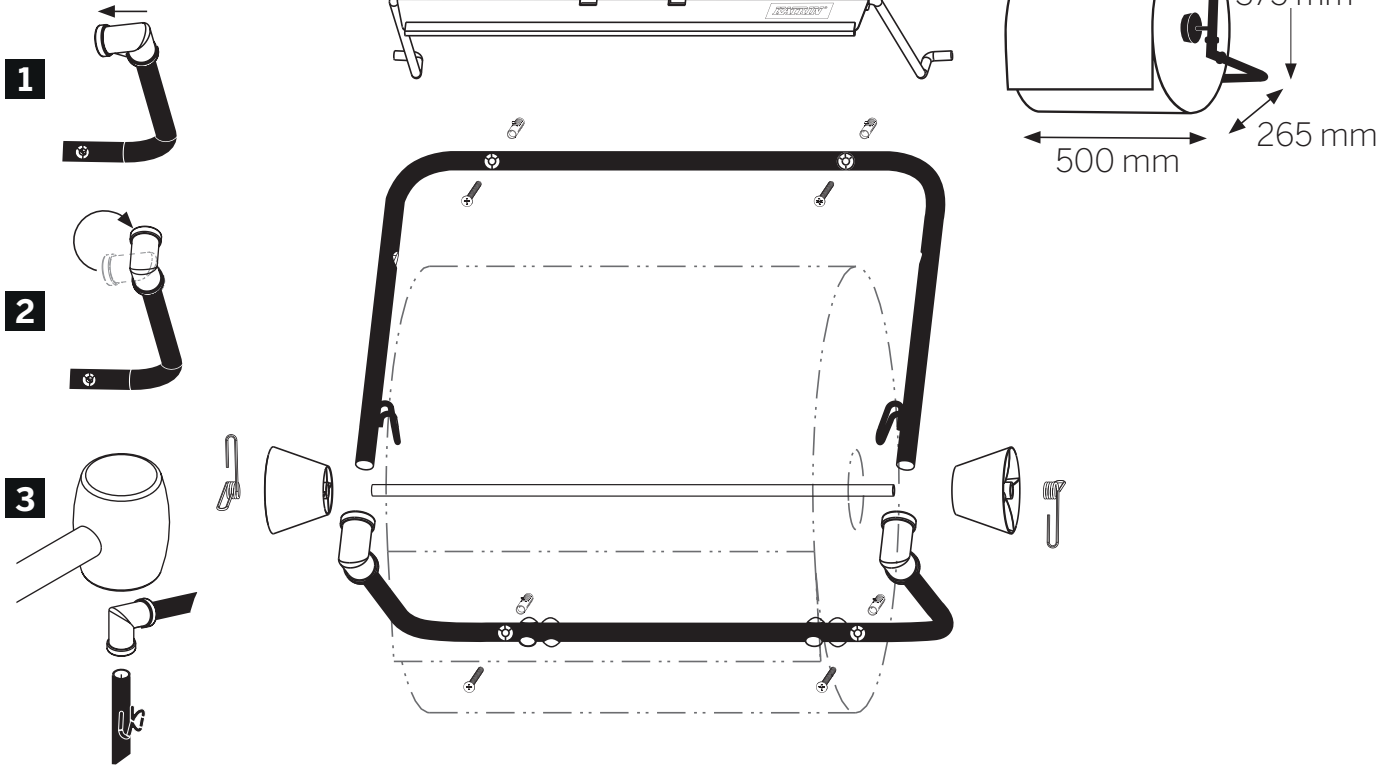

54930

KATRIN Wall Dispenser Black Metal

AVAILABLE ADD-ON PRODUCTS:

54961
Katrin Wipe Holder
Black Metal

54954
Katrin Waste Bag
Holder Black Metal