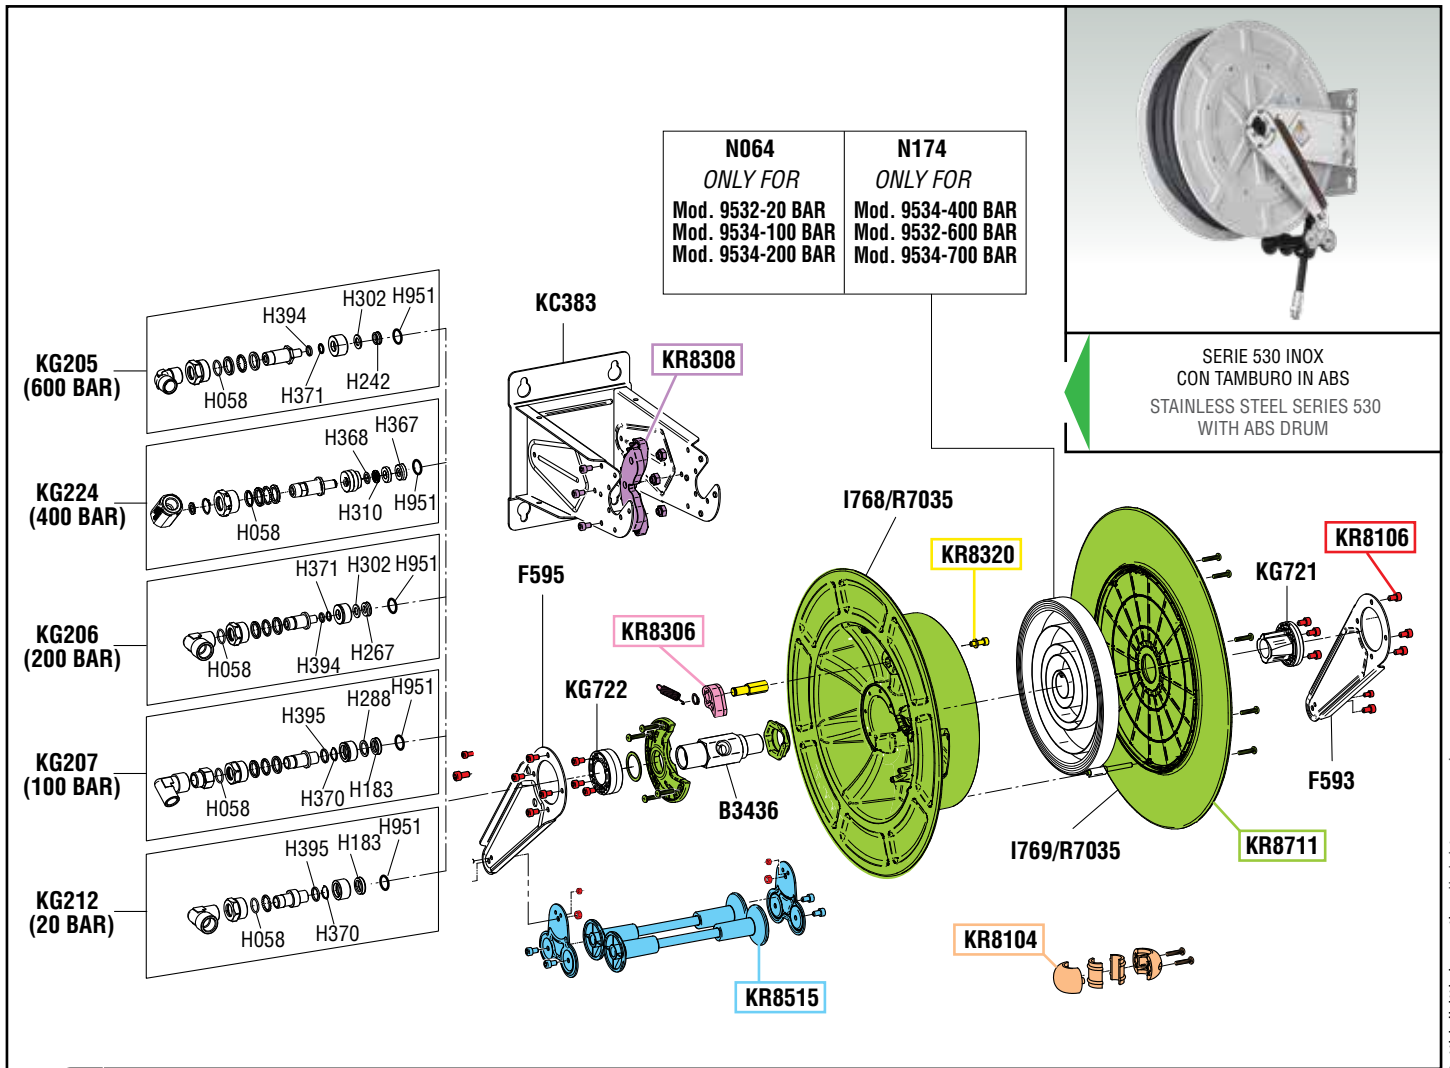

Art. 9532.100 Mod. 9532-20 bar - Art. 9534.200 Mod. 9534-100 bar
Art. 9534.300 Mod. 9534-200 bar - Art. 9534.350 Mod. 9534-400 bar
Art. 9532.500 Mod. 9532-600 bar

VISTA ESPLOSA - EXPLODED VIEW

tutti i diritti riservati - all rights reserved

GUIDA RICAMBI - SPARE PARTS GUIDE

KIT RICAMBI

OGNI KIT SOTTO RIPORTATO COMPRENDE I RICAMBI EVIDENZIATI CON LO STESSO COLORE E LE RELATIVE GUARNIZIONI. QUESTI RICAMBI NON SONO FORNIBILI SEPARATAMENTE TRANNE QUELLI CODIFICATI.

SPARE PARTS KITS

EACH KIT SHOWN WITH THE SAME COLOR INCLUDES ALSO THE GASKETS. THE SPARE PARTS INCLUDED IN THE KIT CAN'T BE SUPPLIED SEPARATELY EXCEPT THOSE SHOWN WITH A PROPER CODE.

CODICE CODE	DESCRIZIONE DESCRIPTION	Q.TÀ QTY
KR8104	TAMPONE FERMATUBO HOSE STOP	1
KR8106	SET VITI AVVOLGITUBO HOSEREEL SCREWS KIT	1
KR8306	DENTE D'ARRESTO DETENT	1
KR8308	KIT CREMAGLIERA RACK KIT	1
KR8320	PERNO PORTACRICCO PIN	1
KR8515	KIT PORTA RULLI AVVOLGITUBO ROLLERS HOLDING KIT FOR HOSEREEL	1
KR8711	KIT TAMBURNO IN ABS ABS DRUM KIT	1

ELENCO RICAMBI FORNIBILI SINGOLARMENTE

LIST OF SPARE PARTS WHICH CAN BE SUPPLIED SEPARATELY

CODICE CODE	DESCRIZIONE DESCRIPTION	Q.TÀ QTY
B3436	PERNO CENTRALE CENTRAL PIN	1
F593	BRACCIO ORIENTABILE SWINGING ARM	1
F595	BRACCIO ORIENTABILE SWINGING ARM	1
I768	TAMBURNO IN ABS ABS DRUM	1
I769	TAMBURNO ESTERNO IN ABS ABS EXTERNAL DRUM	1
KC383	SUPPORTO AVVOLGITUBO HOSEREEL SUPPORT	1
KG205	SNODO GRASSO 600 bar JOINT GREASE 600 bar	1
KG206	SNODO ACQUA 200 bar JOINT WATER 200 bar	1
KG207	SNODO ACQUA 100 bar JOINT WATER 100 bar	1
KG212	SNODO ARIA-ACQUA 20 bar JOINT AIR-WATER 20 bar	1
KG224	SNODO ACQUA CALDA 400 bar JOINT HOT WATER 400 bar	1
N064	MOLLA (Art. 9532.100 9534.200, 300) SPRING (Art. 9532.100 9534.200, 300)	1
N174	MOLLA (Art. 9534.350, 550 9532.500) SPRING (Art. 9534.350, 550 9532.500)	1
KG721	BOCCOLA LATO MOLLA BUSH	1
KG722	BOCCOLA LATO CREMAGLIERA BUSH	1

ELENCO GUARNIZIONI SNODI

JOINTS GASKETS LIST

CODICE CODE	DESCRIZIONE DESCRIPTION	Q.TÀ QTY
H058	O-RING 2068 O-RING 2068	1
H183	GUARNIZIONE GASKET	1
H242	GUARNIZIONE GASKET	1
H267	GUARNIZIONE "VITON 90 SH" GASKET	1
H288	RONDELLA IN "PTFE" WASHER "PTFE"	1
H302	RONDELLA IN "PTFE" WASHER "PTFE"	1
H310	O-RING 112 "VITON" O-RING 112 "VITON"	1
H367	GUARNIZIONE GASKET	1
H368	RONDELLA IN "PTFE" WASHER "PTFE"	1
H370	O-RING 2062 "VITON" O-RING 2062 "VITON"	1
H371	O-RING 2037 "VITON" O-RING 2037 "VITON"	1
H394	RONDELLA IN "PTFE" WASHER "PTFE"	1
H395	RONDELLA IN "PTFE" WASHER "PTFE"	1
H497	O-RING 3030 "VITON" O-RING 3030 "VITON"	1
H797	GUARNIZIONE GASKET	1
H798	RONDELLA IN "DELTRIN" WASHER "DELTRIN"	1
H951	O-RING 90 Sh "VITON" O-RING 90 Sh "VITON"	1